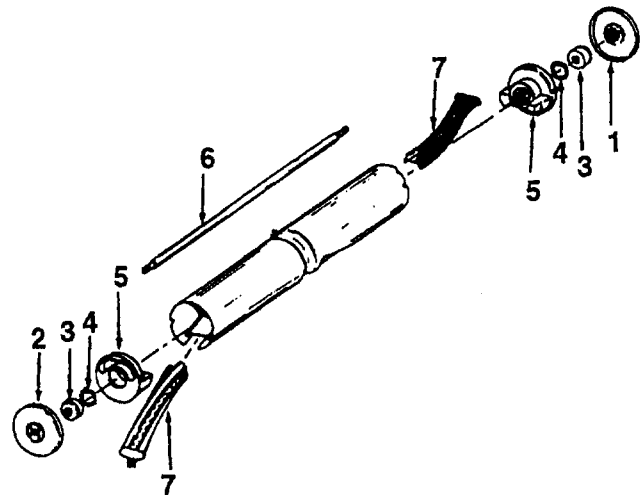

Ref. No.	Part No.	Description
69	21447229	* Screw
70	32277008	Handle Clamp Bolt Nut
71	48414021	Agitator - 2B
72	44783AG	Belt
73	34784021	Agitator Retainer Spring
74	21631302	Handle Bolt
75	N/A	
76	42242269	Main Body - AG
77	12559FW	Spring
78	34665007	Pin Retainer
79	21447229	* Screw
80	12997AW	* Rivet
81	36231042	Furniture Guard - BU
82	41119009	Retainer & Sleeve
83	34287012	Baffle
84	21447211	* Screw
85	42251015	Hood - AG
86	43574193	Motor- 1 Speed - (P - 22)

PACKAGING MATERIAL

56711144	+ Assembly Inst. Sheet
56711140	Instruction Book
58174086	Carton
58343025	Front Support
58366012	Rear Support
58216006	Dirt Cup Middle Pad

Agitator 48414021

Ref. No.	Part No.	Description
1	12985AY	Thread Guard - RH
2	48495AY	Thread Guard - LH
3	43267002	Bearing
4	21347003	* Conical Washer
5	41435070	End
6	32724008	Shaft
7	48445001	Agitator Brush