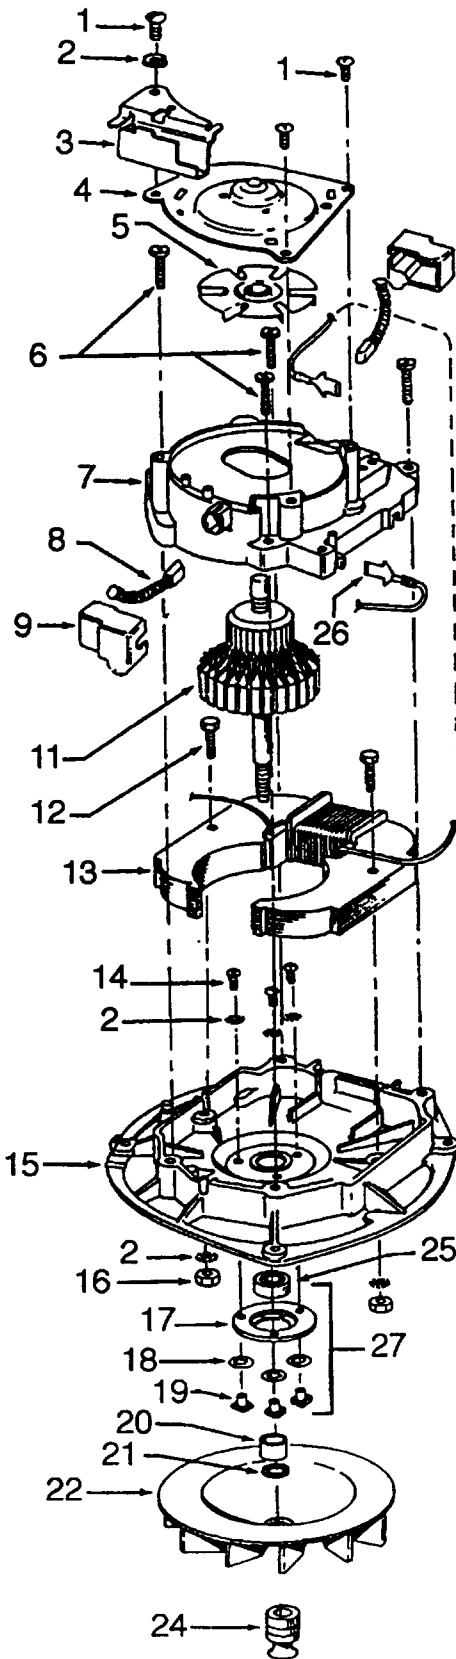

Motor

**Models C1065, C1067, C1069, C1085, C1401
C1405, C1425, C1429, U7021, U7063, U7077, U7079**

**Motor #43574192
1-Speed w/ Guide**

**Motor #43574193
1-Speed w/o Guide**

Ref. No.	Part No.	Description
1	45533AY	* Screw
2	14062	* Washer
3	41961009	Indicator Guide
4	42934002	Upper Bearing
5	38755004	Vent Fan
6	161535	* Screw
7	19857	+ Upper Motor Casing
8	47318012	Carbon Brush
9	36315003	Brush Insulator
11	44768051	Armature
12	45118	* Bolt
13	45412015	Field Coil
14	21772501	* Screw
15	42193006	Lower Motor Case
16	15673	* Nut
17	32184003	Retainer
18	19772	* Washer
19	45251	Nut
20	31731002	Spacer
21	166563	* Washer
22	38755011	Fan - Poly
24	43251003	Motor Pulley
25	24152807	Bearing
26	14320	* Terminal
27	43267006	Bearing Kit

ITEMS NOT ILLUSTRATED

35276006	Indicator Guide Spring