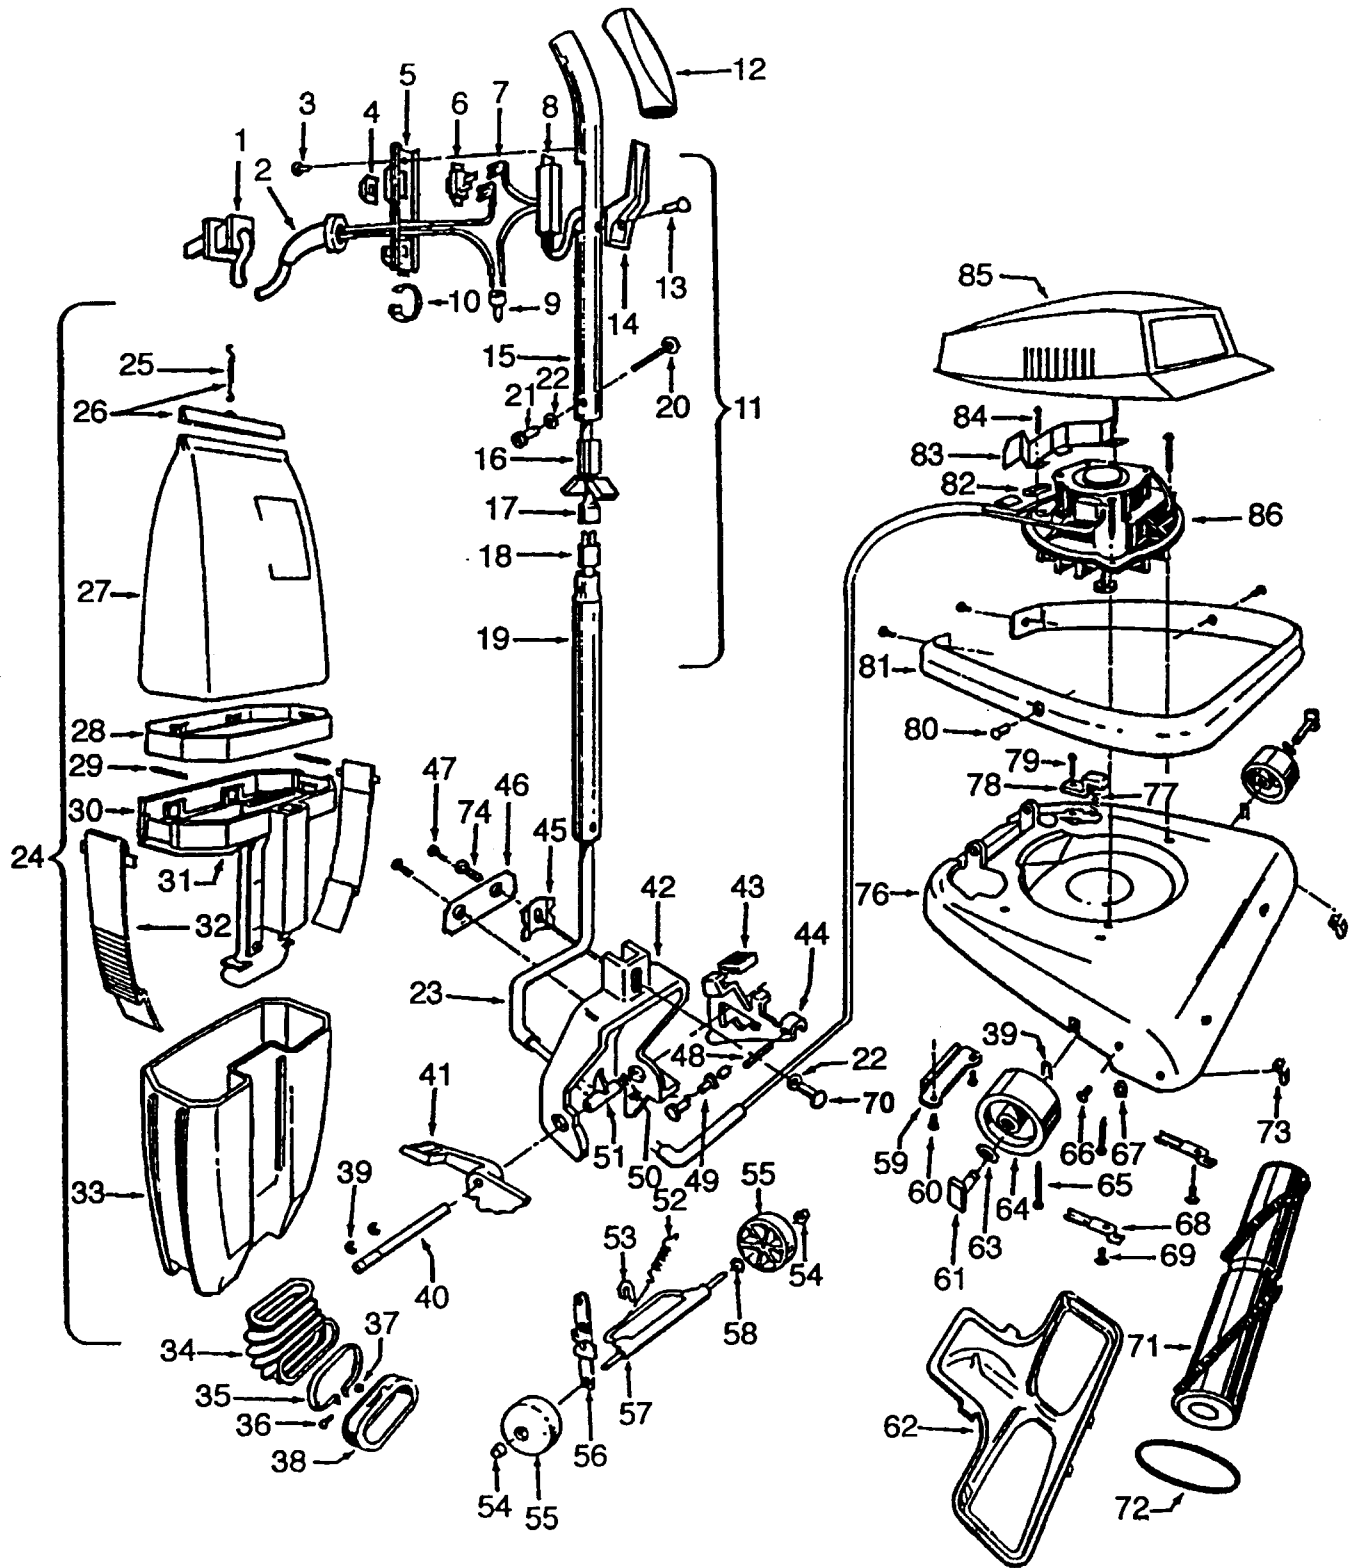

Commercial Upright Cleaner

Model C1433

Commercial Upright Cleaner

Model C1433

Ref. No.	Part No.	Description
1	46383137	Cord - AAW - 35'
2	36216002	Cord Protector
3	21465314	* Screw
4	38421012	Switch Button - AG
5	37258110	Switch Cover - AG
6	281770KD	Switch
7	27666702	* Terminal
8	37214070	Switch Case
9	12227	* Wire Nut
10	27479307	* Cable Tie
11	48644108	Handle Comp. - AX
12	39454070	Handle Grip - BU
13	21256094	* Rivet
14	39441016	Cord Clip - AG
15	48644114	Upper Handle - AX
16	36913007	Insulator
17	47155005	Connector Cord
18	46321033	Cord Assem.
19	32284023	Lower Handle - AX
20	21631301	Handle Bolt
21	32277021	Nut
22	13704	* Washer
23	38313023	Motor Lead Spring
24	43675188	Dust Cup Assem. - AG
25	38335009	Spring
26	41128021	Bag Clip & Spring
27	43667056	Cloth Bag - AG
28	35173001	Bag Expander
29	34112015	Seal
30	41427006	Support & Bellows
31	34123020	Gasket
32	36155011	Latch - AG
33	38775001	Dust Cup
34	38673001	Bellows - AG
35	49044	Clamp
36	17206	* Screw
37	15854EF	* Nut
38	41424011	Bag Flange
39	13730	* Lock Ring
40	161509AY	Bail Shaft
41	38452051	Nozzle Adjustment Lever - AG
42	41416077	Bail - AG
43	38426080	Foot Pad - AG
44	43137047	Handle Control Lever - AG
45	35463011	Handle Plate
46	37954004	Bail Cover Plate - AG
47	12954	* Screw
48	47450AY	Pivot Pin
49	11735	Roller Kit
50	48409FW	Spring
51	19907	Bag Flange Clamp Lever
52	161513	Spring
53	34252005	* Yoke
54	32182001	* Wheel Retainer
55	38521019	Rear Wheel - AG
56	43263003	Cam Follower
57	41431013	Wheel Shaft & Support Assem.
58	21312806	* Washer
59	35434040	Axle Retainer
60	21447229	Screw
61	47457AY	Wheel Shaft
62	37245081	Bottom Plate - AG
63	21312724	* Washer
64	34791AG	Carrier Wheel
65	21447020	* Screw
66	48422	* Rivet
67	21312781	* Washer
68	36153006	Latch

Ref. No.	Part No.	Description
69	21447229	* Screw
70	32277008	Handle Clamp Bolt Nut
71	48414021	Agitator - 2B
72	44783AG	Belt
73	34784021	Agitator Retainer Spring
74	21631302	Handle Bolt
75	N/A	
76	42242269	Main Body - AG
77	12559FW	Spring
78	34665007	Pin Retainer
79	21447229	* Screw
80	12997AW	* Rivet
81	36231042	Furniture Guard - BU
82	41119009	Retainer & Sleeve
83	34287012	Baffle
84	21447211	* Screw
85	42251015	Hood - AG
86	43574193	Motor- 1 Speed - (P - 22)

PACKAGING MATERIAL

56711144	+ Assembly Inst. Sheet
56711140	Instruction Book
58174086	Carton
58343025	Front Support
58366012	Rear Support
58216006	Dirt Cup Middle Pad

Agitator 48414021